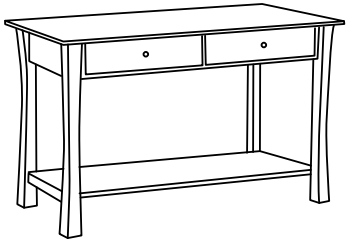

2940
Chairside Table
26"D x 16"W x 25"H

2942
End Table
26"D x 22"W x 25"H

2946
Shown Here

2944
Square End Table
26"D x 26"W x 25"H

2946
Enclosed End Table
26"D x 22"W x 25"H

2948
Condo Coffee Table
22"D x 38"W x 19"H

2950
Coffee Table
24"D x 48"W x 19"H

2952
Coffee Table
30"D x 54"W x 19"H

2954
Square Coffee Table
36"D x 36"W x 19"H

2956
Square Coffee Table
48"D x 48"W x 19"H

2962
Sofa Table
18"D x 48"W x 29"H

2964
Sofa Table
18"D x 54"W x 29"H

Bellville Collection

Sofa Console / Stool

Console will fit 3 stools

2970
Shown Here

USB / Plug-in Station is standard

Console will fit 2 stools

2972
Shown Here

2974
Sofa Stool
14"D x 14"W x 24"H