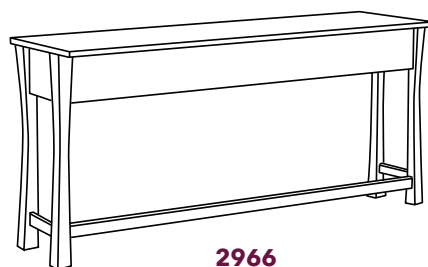

2940
Chairside Table
26"D x 16"W x 25"H

2942
End Table
26"D x 22"W x 25"H

2946
Shown Here

2944
Square End Table
26"D x 26"W x 25"H

2946
Enclosed End Table
26"D x 22"W x 25"H

2948
Condo Coffee Table
22"D x 38"W x 19"H

2950
Coffee Table
24"D x 48"W x 19"H

2952
Coffee Table
30"D x 54"W x 19"H

2954
Square Coffee Table
36"D x 36"W x 19"H

2956
Square Coffee Table
48"D x 48"W x 19"H

2962
Sofa Table
18"D x 48"W x 29"H

2964
Sofa Table
18"D x 54"W x 29"H

Bellville Collection

Sofa Console / Stool

Console will fit 3 stools

2970
Shown Here

USB / Plug-in Station is standard

Console will fit 2 stools

2972
Shown Here

2974
Sofa Stool
14"D x 14"W x 24"H

2966
Sofa Console
20"D x 74½"W x 36"H

2968
Sofa Console
20"D x 48"W x 36"H

2970
Sofa Console
Step-Top
16"D x 74½"W x 36"H

2972
Sofa Console
Step-Top
16"D x 48"W x 36"H

Hardware: K-810-MB Knobs | Smoked Glass