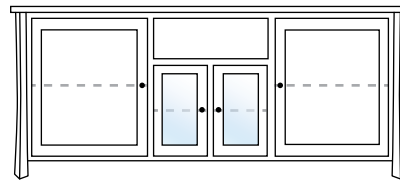

2966
Sofa Console
20"D x 74½"W x 36"H

2968
Sofa Console
20"D x 48"W x 36"H

2970
Sofa Console
Step-Top
16"D x 74½"W x 36"H

2972
Sofa Console
Step-Top
16"D x 48"W x 36"H

Hardware: K-810-MB Knobs | Smoked Glass

TV Stands - 33½"H

2975
2 Glass Doors, 1 Adj. Shelf
20"D x 52¾"W x 33½"H

2976
2 Glass Doors,
1 Adj. Shelf, DVD
20"D x 52¾"W x 33½"H
🔥 Fits 4217 Fireplace
(replaces doors)

2982
Shown Here

2977
2 Glass Doors, 2 Drawers,
1 Adj. Shelf
20"D x 52¾"W x 33½"H
🔥 Fits 4217 Fireplace
(replaces doors)

2978
2 Glass Doors, 2 Drawers,
2 Adj. Shelves, DVD
20"D x 62"W x 33½"H
🔥 Fits 2617 Fireplace
(replaces drawers)

🔥 Optional Fireplace Insert

2979
2 Glass Doors, 2 Drawers,
Center Opening, 3 Adj. Shelves
20"D x 62"W x 33½"H
🔥 Fits 2617 Fireplace
(replaces center opening)