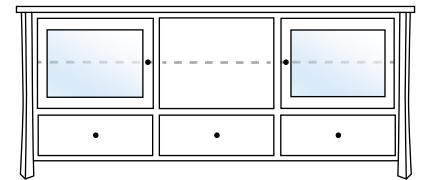

TV Stands - 33½"H

2975
2 Glass Doors, 1 Adj. Shelf
20"D x 52¾"W x 33½"H

2976
2 Glass Doors,
1 Adj. Shelf, DVD
20"D x 52¾"W x 33½"H
🔥 Fits 4217 Fireplace
(replaces doors)

2982
Shown Here

2977
2 Glass Doors, 2 Drawers,
1 Adj. Shelf
20"D x 52¾"W x 33½"H
🔥 Fits 4217 Fireplace
(replaces doors)

2978
2 Glass Doors, 2 Drawers,
2 Adj. Shelves, DVD
20"D x 62"W x 33½"H
🔥 Fits 2617 Fireplace
(replaces drawers)

🔥 Optional Fireplace Insert

2979
2 Glass Doors, 2 Drawers,
Center Opening, 3 Adj. Shelves
20"D x 62"W x 33½"H
🔥 Fits 2617 Fireplace
(replaces center opening)

2980
2 Wood Doors, 2 Glass Doors,
3 Adj. Shelves, DVD
20"D x 74"W x 33½"H
🔥 Fits 2617 Fireplace
(replaces center doors)

2981
2 Glass Doors, 3 Drawers,
Center Opening, 3 Adj. Shelves
20"D x 74"W x 33½"H
🔥 Fits 2617 Fireplace
(replaces center opening)