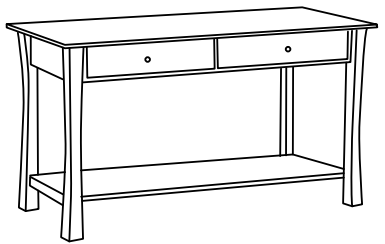

2940
Chairside Table
26"D x 16"W x 25"H

2942
End Table
26"D x 22"W x 25"H

2946
Shown Here

2944
Square End Table
26"D x 26"W x 25"H

2946
Enclosed End Table
26"D x 22"W x 25"H

2948
Condo Coffee Table
22"D x 38"W x 19"H

2950
Coffee Table
24"D x 48"W x 19"H

2952
Coffee Table
30"D x 54"W x 19"H

2954
Square Coffee Table
36"D x 36"W x 19"H

2956
Square Coffee Table
48"D x 48"W x 19"H

2962
Sofa Table
18"D x 48"W x 29"H

2964
Sofa Table
18"D x 54"W x 29"H

Bellville Collection

Sofa Console / Stool

Console will fit 3 stools

2970
Shown Here

USB / Plug-in Station is standard

Console will fit 2 stools

2972
Shown Here

2974
Sofa Stool
14"D x 14"W x 24"H