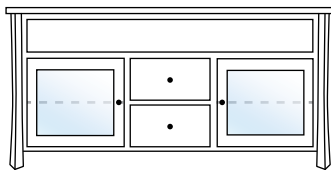

2982
2 Glass Doors, 2 Drawers,
2 Adj. Shelves, DVD
20"D x 62"W x 30½"H