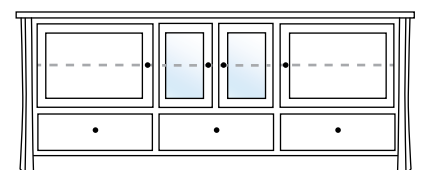

2987
2 Wood Doors, 2 Glass Doors,
3 Drawers, 3 Adj. Shelves
20"D x 74"W x 30½"H
🔥 Fits 2923 Fireplace
(replaces center doors & drawer)