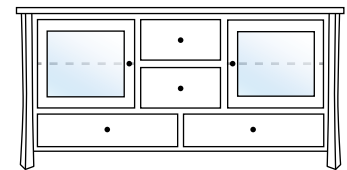

2984
2 Glass Doors, 4 Drawers,
2 Adj. Shelves
20"D x 62"W x 30½"H