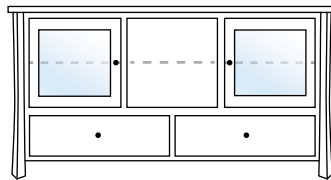

2966
Sofa Console
20"D x 74½"W x 36"H

2968
Sofa Console
20"D x 48"W x 36"H

2970
Sofa Console
Step-Top
16"D x 74½"W x 36"H

2972
Sofa Console
Step-Top
16"D x 48"W x 36"H

Hardware: K-810-MB Knobs | Smoked Glass

TV Stands - 33½"H

2975
2 Glass Doors, 1 Adj. Shelf
20"D x 52¾"W x 33½"H

2976
2 Glass Doors,
1 Adj. Shelf, DVD
20"D x 52¾"W x 33½"H
🔥 Fits 4217 Fireplace
(replaces doors)

2982
Shown Here

2977
2 Glass Doors, 2 Drawers,
1 Adj. Shelf
20"D x 52¾"W x 33½"H
🔥 Fits 4217 Fireplace
(replaces doors)

2978
2 Glass Doors, 2 Drawers,
2 Adj. Shelves, DVD
20"D x 62"W x 33½"H
🔥 Fits 2617 Fireplace
(replaces drawers)

🔥 Optional Fireplace Insert

2979
2 Glass Doors, 2 Drawers,
Center Opening, 3 Adj. Shelves
20"D x 62"W x 33½"H
🔥 Fits 2617 Fireplace
(replaces center opening)