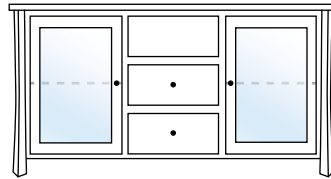

2966
Sofa Console
20"D x 74½"W x 36"H

2968
Sofa Console
20"D x 48"W x 36"H

2970
Sofa Console
Step-Top
16"D x 74½"W x 36"H

2972
Sofa Console
Step-Top
16"D x 48"W x 36"H

Hardware: K-810-MB Knobs | Smoked Glass

TV Stands - 33½"H

2975
2 Glass Doors, 1 Adj. Shelf
20"D x 52¾"W x 33½"H

2976
2 Glass Doors,
1 Adj. Shelf, DVD
20"D x 52¾"W x 33½"H
🔥 Fits 4217 Fireplace
(replaces doors)

2982
Shown Here

2977
2 Glass Doors, 2 Drawers,
1 Adj. Shelf
20"D x 52¾"W x 33½"H
🔥 Fits 4217 Fireplace
(replaces doors)

2978
2 Glass Doors, 2 Drawers,
2 Adj. Shelves, DVD
20"D x 62"W x 33½"H
🔥 Fits 2617 Fireplace
(replaces drawers)

🔥 Optional Fireplace Insert

2979
2 Glass Doors, 2 Drawers,
Center Opening, 3 Adj. Shelves
20"D x 62"W x 33½"H
🔥 Fits 2617 Fireplace
(replaces center opening)