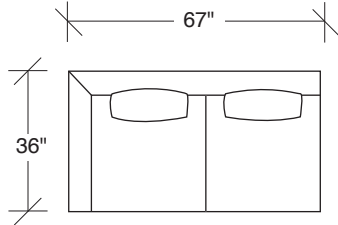

Spaced Out

No. 1424-311 LEFT SOFA

W 67 D 36 H 30 in.

Seat depth 22 in.

Seat height 17 in.

Arm height 30 in.

No. 1424-402 RIGHT CHAISE

W 91 D 36 H 30 in.

Seat depth 22 in.

Seat height 17 in.

Height to top of back cushion 35 inches approximately. Shown with polished stainless steel finish legs. Legs also available in any TC powder coat finish. Must specify. Throw pillows optional. Must specify.

1424-402
RIGHT CHAISE

1424-401
LEFT CHAISE

1424-311
LAF SOFA

1424-312
RAF SOFA

1424-313
SOFA

Spaced Out
1424 - Series

Scale 1/4" = 1'0"
All upholstery sizes are approximate