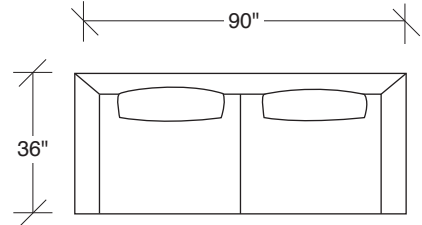

Spaced Out

No. 1424-311 LEFT SOFA

W 67 D 36 H 30 in.

Seat depth 22 in.

Seat height 17 in.

Arm height 30 in.

No. 1424-402 RIGHT CHAISE

W 91 D 36 H 30 in.

Seat depth 22 in.

Seat height 17 in.

Height to top of back cushion 35 inches approximately. Shown with polished stainless steel finish legs. Legs also available in any TC powder coat finish. Must specify. Throw pillows optional. Must specify.

1424-402
RIGHT CHAISE

1424-401
LEFT CHAISE

1424-311
LAF SOFA

1424-312
RAF SOFA

1424-313
SOFA

Spaced Out
1424 - Series

Scale 1/4" = 1'0"
All upholstery sizes are approximate