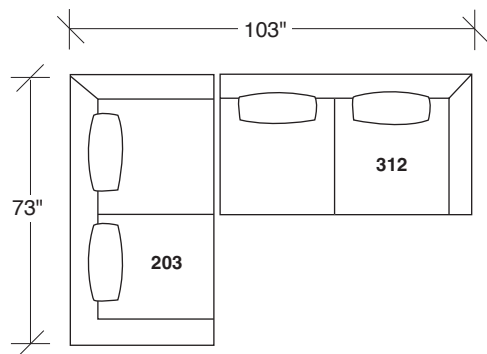

Spaced Out

No. 1424-311 LEFT SOFA

W 67 D 36 H 30 in.

Seat depth 22 in.

Seat height 17 in.

Arm height 30 in.

No. 1424-402 RIGHT CHAISE

W 91 D 36 H 30 in.

Seat depth 22 in.

Seat height 17 in.

Height to top of back cushion 35 inches approximately. Shown with polished stainless steel finish legs. Legs also available in any TC powder coat finish. Must specify. Throw pillows optional. Must specify.

1424-402
RIGHT CHAISE

1424-401
LEFT CHAISE

1424-311
LAF SOFA

1424-312
RAF SOFA

1424-313
SOFA

Spaced Out
1424 - Series

Scale 1/4" = 1'0"
All upholstery sizes are approximate