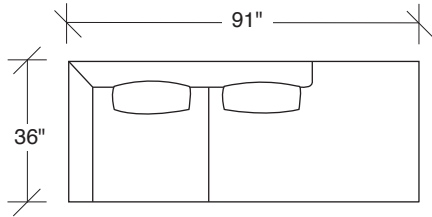

Spaced Out

No. 1424-311 LEFT SOFA

W 67 D 36 H 30 in.

Seat depth 22 in.

Seat height 17 in.

Arm height 30 in.

No. 1424-402 RIGHT CHAISE

W 91 D 36 H 30 in.

Seat depth 22 in.

Seat height 17 in.

Height to top of back cushion 35 inches approximately. Shown with polished stainless steel finish legs. Legs also available in any TC powder coat finish. Must specify. Throw pillows optional. Must specify.

1424-402
RIGHT CHAISE

1424-401
LEFT CHAISE

1424-311
LAF SOFA

1424-312
RAF SOFA

1424-313
SOFA

Spaced Out
1424 - Series

Scale 1/4" = 1'0"
All upholstery sizes are approximate