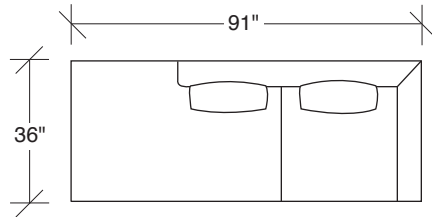

Spaced Out

No. 1424-311 LEFT SOFA

W 67 D 36 H 30 in.

Seat depth 22 in.

Seat height 17 in.

Arm height 30 in.

No. 1424-402 RIGHT CHAISE

W 91 D 36 H 30 in.

Seat depth 22 in.

Seat height 17 in.

Height to top of back cushion 35 inches approximately. Shown with polished stainless steel finish legs. Legs also available in any TC powder coat finish. Must specify. Throw pillows optional. Must specify.

1424-402
RIGHT CHAISE

1424-401
LEFT CHAISE

1424-311
LAF SOFA

1424-312
RAF SOFA

1424-313
SOFA

Spaced Out
1424 - Series

Scale 1/4" = 1'0"
All upholstery sizes are approximate