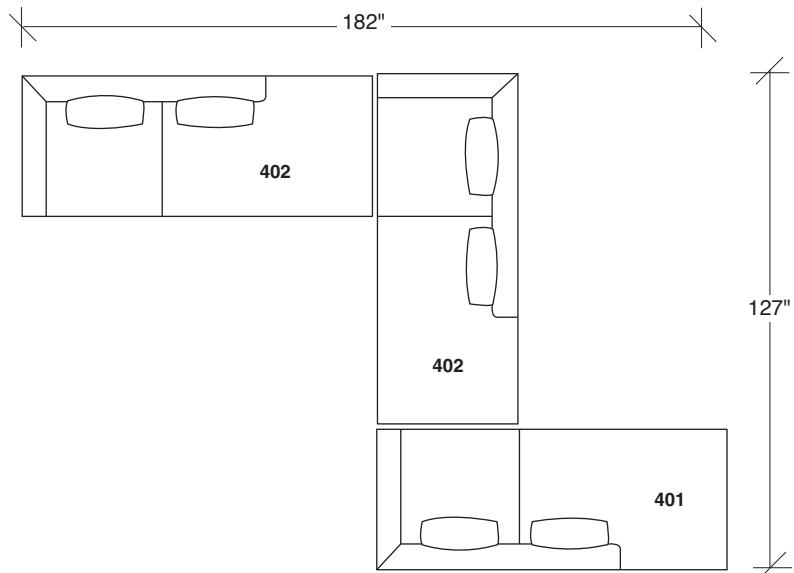

Spaced Out

No. 1424-311 LEFT SOFA

W 67 D 36 H 30 in.

Seat depth 22 in.

Seat height 17 in.

Arm height 30 in.

No. 1424-402 RIGHT CHAISE

W 91 D 36 H 30 in.

Seat depth 22 in.

Seat height 17 in.

Height to top of back cushion 35 inches approximately. Shown with polished stainless steel finish legs. Legs also available in any TC powder coat finish. Must specify. Throw pillows optional. Must specify.

1424-402
RIGHT CHAISE

1424-401
LEFT CHAISE

1424-311
LAF SOFA

1424-312
RAF SOFA

1424-313
SOFA

Spaced Out
1424 - Series

Scale 1/4" = 1'0"
All upholstery sizes are approximate