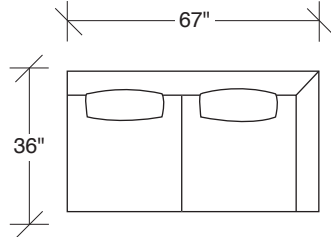

Spaced Out

No. 1424-311 LEFT SOFA

W 67 D 36 H 30 in.

Seat depth 22 in.

Seat height 17 in.

Arm height 30 in.

No. 1424-402 RIGHT CHAISE

W 91 D 36 H 30 in.

Seat depth 22 in.

Seat height 17 in.

Height to top of back cushion 35 inches approximately. Shown with polished stainless steel finish legs. Legs also available in any TC powder coat finish. Must specify. Throw pillows optional. Must specify.

1424-402
RIGHT CHAISE

1424-401
LEFT CHAISE

1424-311
LAF SOFA

1424-312
RAF SOFA

1424-313
SOFA

Spaced Out
1424 - Series

Scale 1/4" = 1'0"
All upholstery sizes are approximate