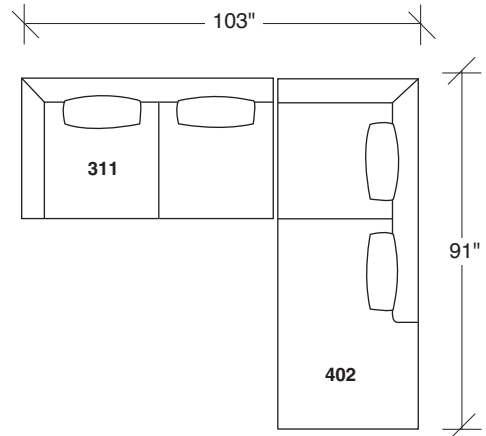

Spaced Out

No. 1424-311 LEFT SOFA

W 67 D 36 H 30 in.

Seat depth 22 in.

Seat height 17 in.

Arm height 30 in.

No. 1424-402 RIGHT CHAISE

W 91 D 36 H 30 in.

Seat depth 22 in.

Seat height 17 in.

Height to top of back cushion 35 inches approximately. Shown with polished stainless steel finish legs. Legs also available in any TC powder coat finish. Must specify. Throw pillows optional. Must specify.

1424-402
RIGHT CHAISE

1424-401
LEFT CHAISE

1424-311
LAF SOFA

1424-312
RAF SOFA

1424-313
SOFA

Spaced Out
1424 - Series

Scale 1/4" = 1'0"
All upholstery sizes are approximate