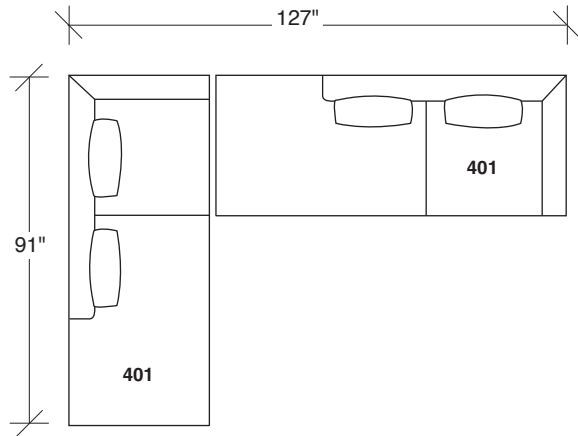

Spaced Out

No. 1424-311 LEFT SOFA

W 67 D 36 H 30 in.

Seat depth 22 in.

Seat height 17 in.

Arm height 30 in.

No. 1424-402 RIGHT CHAISE

W 91 D 36 H 30 in.

Seat depth 22 in.

Seat height 17 in.

Height to top of back cushion 35 inches approximately. Shown with polished stainless steel finish legs. Legs also available in any TC powder coat finish. Must specify. Throw pillows optional. Must specify.

1424-402
RIGHT CHAISE

1424-401
LEFT CHAISE

1424-311
LAF SOFA

1424-312
RAF SOFA

1424-313
SOFA

Spaced Out
1424 - Series

Scale 1/4" = 1'0"
All upholstery sizes are approximate