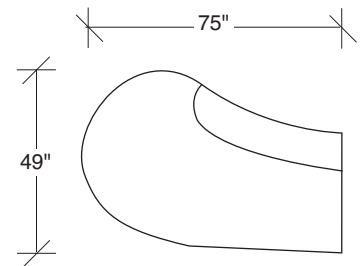

### **No. 1500-210 CURVED CORNER**

W 84 D 33 H 32 in.  
Seat depth 22 in.  
Seat height 17 in.

### **No. 1500-427 RIGHT STRAIGHT BACK BUMPER**

W 65 D 45½ H 32 in.  
Seat depth 22-32 in.  
Seat height 17 in.

Shown with upholstered base.  
Also available polished stainless steel and  
brushed bronze. Must specify.

**1500-100**  
ARMLESS CHAIR

**1500-210**  
CURVED CORNER

**1500-427**  
RIGHT STRAIGHT BACK BUMPER

**1500-426**  
LEFT STRAIGHT BACK BUMPER

**1500-436**  
RIGHT CURVED BACK BUMPER

**1500-435**  
LEFT CURVED BACK BUMPER

**Sit Tight**  
**1500 - Series**

Scale 1/4" = 1'0"  
All upholstery sizes are approximate