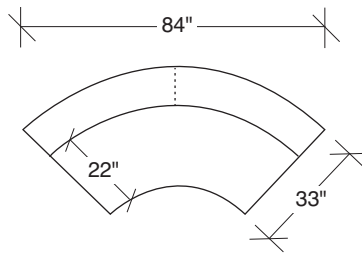

1500-210
CURVED CORNER