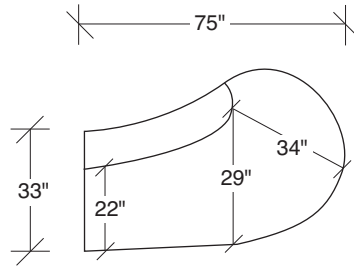

### **No. 1500-210 CURVED CORNER**

W 84 D 33 H 32 in.  
Seat depth 22 in.  
Seat height 17 in.

### **No. 1500-427 RIGHT STRAIGHT BACK BUMPER**

W 65 D 45½ H 32 in.  
Seat depth 22-32 in.  
Seat height 17 in.

Shown with upholstered base.  
Also available polished stainless steel and  
brushed bronze. Must specify.

**1500-100**  
ARMLESS CHAIR

**1500-210**  
CURVED CORNER

**1500-427**  
RIGHT STRAIGHT BACK BUMPER

**1500-426**  
LEFT STRAIGHT BACK BUMPER

**1500-436**  
RIGHT CURVED BACK BUMPER

**1500-435**  
LEFT CURVED BACK BUMPER

**Sit Tight**  
**1500 - Series**

Scale 1/4" = 1'0"  
All upholstery sizes are approximate