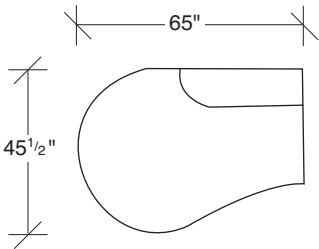

1500-426
LEFT STRAIGHT BACK BUMPER