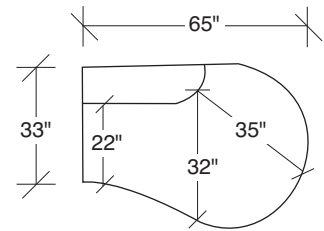

1500-427
RIGHT STRAIGHT BACK BUMPER