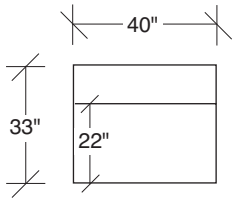

### **No. 1500-426 LEFT STRAIGHT BACK BUMPER**

W 65 D 45½ H 32 in.  
Seat depth 22-32 in.  
Seat height 17 in.

### **No. 1500-210 CURVED CORNER**

W 84 D 33 H 32 in.  
Seat depth 22 in.  
Seat height 17 in.

### **No. 1500-427 RIGHT STRAIGHT BACK BUMPER**

W 65 D 45½ H 32 in.  
Seat depth 22-32 in.  
Seat height 17 in.

Shown with upholstered base.  
Also available polished stainless steel and  
brushed bronze. Must specify.

**Sit Tight**  
**1500 - Series**

Scale 1/4" = 1'0"  
All upholstery sizes are approximate