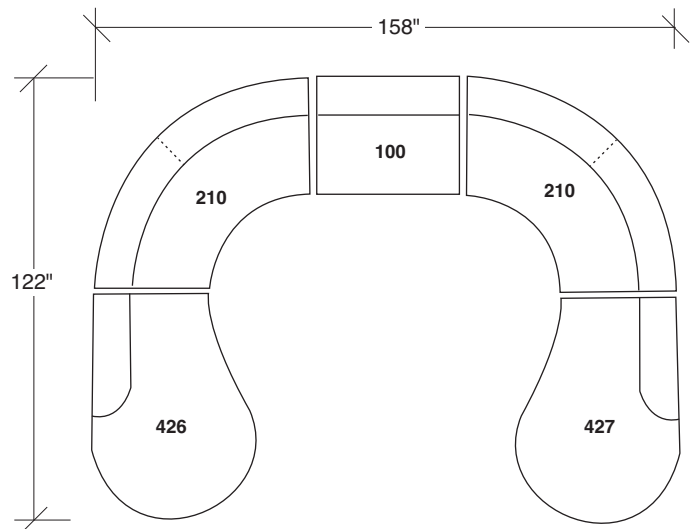

### **No. 1500-426 LEFT STRAIGHT BACK BUMPER**

W 65 D 45½ H 32 in.  
Seat depth 22-32 in.  
Seat height 17 in.

### **No. 1500-210 CURVED CORNER**

W 84 D 33 H 32 in.  
Seat depth 22 in.  
Seat height 17 in.

### **No. 1500-427 RIGHT STRAIGHT BACK BUMPER**

W 65 D 45½ H 32 in.  
Seat depth 22-32 in.  
Seat height 17 in.

Shown with upholstered base.  
Also available polished stainless steel and  
brushed bronze. Must specify.

**Sit Tight**  
**1500 - Series**

Scale 1/4" = 1'0"  
All upholstery sizes are approximate