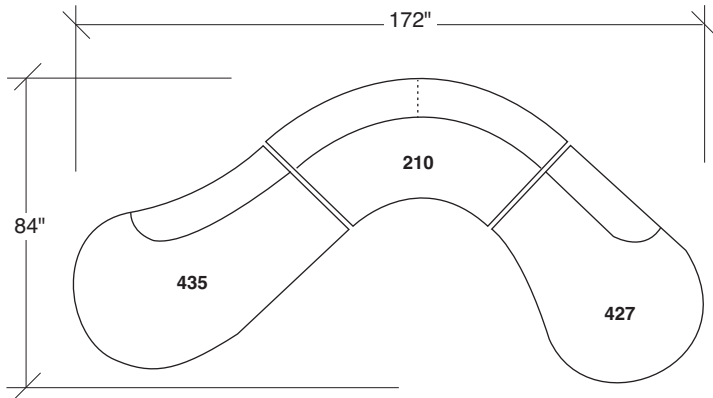

### **No. 1500-210 CURVED CORNER**

W 84 D 33 H 32 in.  
Seat depth 22 in.  
Seat height 17 in.

### **No. 1500-427 RIGHT STRAIGHT BACK BUMPER**

W 65 D 45½ H 32 in.  
Seat depth 22-32 in.  
Seat height 17 in.

Shown with upholstered base.  
Also available polished stainless steel and  
brushed bronze. Must specify.

**1500-100**  
ARMLESS CHAIR

**1500-210**  
CURVED CORNER

**1500-427**  
RIGHT STRAIGHT BACK BUMPER

**1500-426**  
LEFT STRAIGHT BACK BUMPER

**1500-436**  
RIGHT CURVED BACK BUMPER

**1500-435**  
LEFT CURVED BACK BUMPER

**Sit Tight**  
**1500 - Series**

Scale 1/4" = 1'0"  
All upholstery sizes are approximate