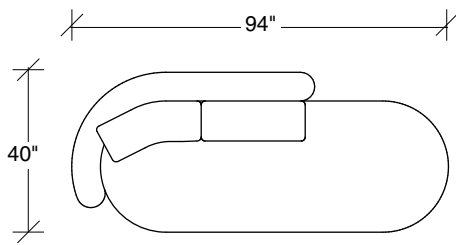

No. 1526-210 CURVED CORNER

W 87 D 40 H 27 in.
Seat depth 22 in.
Seat height 18 in.

Height to top of back cushions 34 inches approx.
Base available in any TC wood finish on maple.
Throw pillows optional. Must specify.

1526-202
RAF LOVESEAT

1526-435
LEFT 2-SIDED BUMPER CHAISE

1526-436
RIGHT 2-SIDED BUMPER CHAISE

1526-214
RIGHT CHAISE

Playing Hooky
1526 - Series

Scale 1/4" = 1'0"
All upholstery sizes are approximate

1526-213
LEFT CHAISE

1526-303
SOFA

1526-225
LEFT CHAISE

1526-226
RIGHT CHAISE

1526-447
LAF ISLAND CHAISE

1526-446
RAF ISLAND CHAISE

1526-200
ARMLESS LOVESEAT

Playing Hooky
1526 - Series

Scale 1/4" = 1'0"
All upholstery sizes are approximate

142"

94"

122"

142"

**Playing Hooky
1526 - Series**

Scale 1/4" = 1'0"
All upholstery sizes are approximate