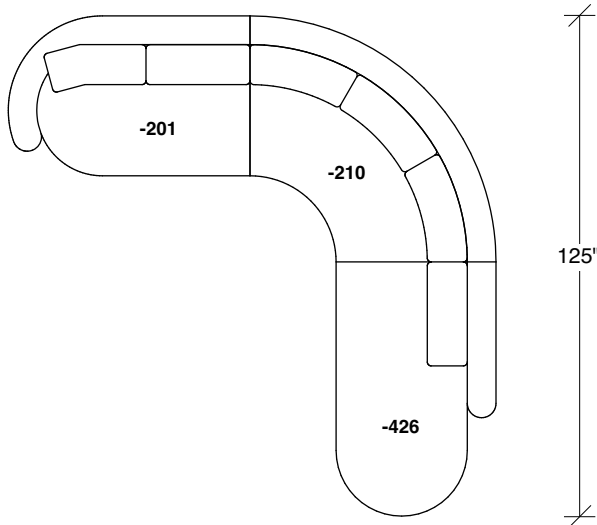

No. 1526-210 CURVED CORNER

W 87 D 40 H 27 in.
Seat depth 22 in.
Seat height 18 in.

Height to top of back cushions 34 inches approx.
Base available in any TC wood finish on maple.
Throw pillows optional. Must specify.

1526-202
RAF LOVESEAT

1526-435
LEFT 2-SIDED BUMPER CHAISE

1526-436
RIGHT 2-SIDED BUMPER CHAISE

1526-214
RIGHT CHAISE

Playing Hooky
1526 - Series

Scale 1/4" = 1'0"
All upholstery sizes are approximate

1526-213
LEFT CHAISE

1526-303
SOFA

1526-225
LEFT CHAISE

1526-226
RIGHT CHAISE

1526-447
LAF ISLAND CHAISE

1526-446
RAF ISLAND CHAISE

1526-200
ARMLESS LOVESEAT

Playing Hooky
1526 - Series

Scale 1/4" = 1'0"
All upholstery sizes are approximate

142"

94"

122"

142"

**Playing Hooky
1526 - Series**

Scale 1/4" = 1'0"
All upholstery sizes are approximate