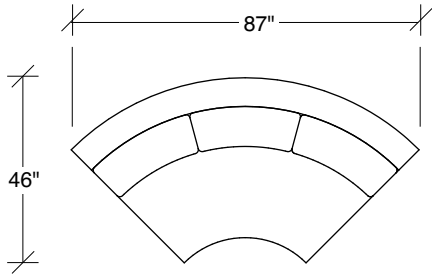

Playing Hooky

No. 1526-201 LAF LOVESEAT

W 60 D 40 H 27 in.
Seat depth 22 in.
Seat height 18 in.
Seat height 27 in.
Arm width 8 in.

No. 1526-202 RAF LOVESEAT

W 60 D 40 H 27 in.
Seat depth 22 in.
Seat height 18 in.
Seat height 27 in.
Arm width 8 in.

No. 1526-210 CURVED CORNER

W 87 D 40 H 27 in.
Seat depth 22 in.
Seat height 18 in.

Height to top of back cushions 34 inches approx.
Base available in any TC wood finish on maple.
Throw pillows optional. Must specify.

1526-202
RAF LOVESEAT

1526-435
LEFT 2-SIDED BUMPER CHAISE

1526-436
RIGHT 2-SIDED BUMPER CHAISE

1526-214
RIGHT CHAISE

Playing Hooky
1526 - Series

Scale 1/4" = 1'0"
All upholstery sizes are approximate

1526-213
LEFT CHAISE

142"

94"

122"

142"

**Playing Hooky
1526 - Series**

Scale 1/4" = 1'0"
All upholstery sizes are approximate