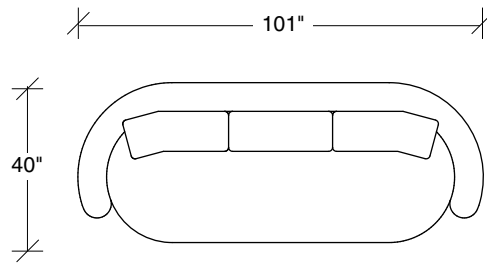

No. 1526-210 CURVED CORNER

W 87 D 40 H 27 in.
Seat depth 22 in.
Seat height 18 in.

Height to top of back cushions 34 inches approx.
Base available in any TC wood finish on maple.
Throw pillows optional. Must specify.

1526-202
RAF LOVESEAT

1526-435
LEFT 2-SIDED BUMPER CHAISE

1526-436
RIGHT 2-SIDED BUMPER CHAISE

1526-214
RIGHT CHAISE

Playing Hooky
1526 - Series

Scale 1/4" = 1'0"
All upholstery sizes are approximate

1526-213
LEFT CHAISE

1526-303
SOFA

1526-225
LEFT CHAISE

1526-226
RIGHT CHAISE

1526-447
LAF ISLAND CHAISE

1526-446
RAF ISLAND CHAISE

1526-200
ARMLESS LOVESEAT

Playing Hooky
1526 - Series

Scale 1/4" = 1'0"
All upholstery sizes are approximate

142"

94"

122"

142"

**Playing Hooky
1526 - Series**

Scale 1/4" = 1'0"
All upholstery sizes are approximate