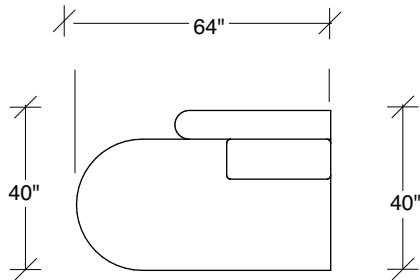

No. 1526-210 CURVED CORNER

W 87 D 40 H 27 in.
Seat depth 22 in.
Seat height 18 in.

Height to top of back cushions 34 inches approx.
Base available in any TC wood finish on maple.
Throw pillows optional. Must specify.

1526-210
CURVED CORNER

1526-405
LEFT CHAISE

1526-404
RIGHT CHAISE

1526-301
LAF SOFA

1526-302
RAF SOFA

1526-201
LAF LOVESEAT

1526-427
LEFT BUMPER CHAISE

1526-426
RIGHT BUMPER CHAISE

1526-202
RAF LOVESEAT

1526-435
LEFT 2-SIDED BUMPER CHAISE

1526-436
RIGHT 2-SIDED BUMPER CHAISE

1526-214
RIGHT CHAISE

Playing Hooky
1526 - Series

Scale 1/4" = 1'0"
All upholstery sizes are approximate

1526-213
LEFT CHAISE

142"

94"

122"

142"

**Playing Hooky
1526 - Series**

Scale 1/4" = 1'0"
All upholstery sizes are approximate