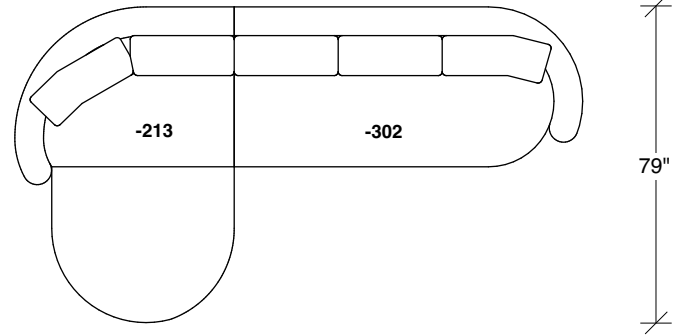

No. 1526-210 CURVED CORNER

W 87 D 40 H 27 in.
Seat depth 22 in.
Seat height 18 in.

Height to top of back cushions 34 inches approx.
Base available in any TC wood finish on maple.
Throw pillows optional. Must specify.

1526-202
RAF LOVESEAT

1526-435
LEFT 2-SIDED BUMPER CHAISE

1526-436
RIGHT 2-SIDED BUMPER CHAISE

1526-214
RIGHT CHAISE

Playing Hooky
1526 - Series

Scale 1/4" = 1'0"
All upholstery sizes are approximate

1526-213
LEFT CHAISE

1526-303
SOFA

1526-225
LEFT CHAISE

1526-226
RIGHT CHAISE

1526-447
LAF ISLAND CHAISE

1526-446
RAF ISLAND CHAISE

1526-200
ARMLESS LOVESEAT

Playing Hooky
1526 - Series

Scale 1/4" = 1'0"
All upholstery sizes are approximate

142"

94"

122"

142"

**Playing Hooky
1526 - Series**

Scale 1/4" = 1'0"
All upholstery sizes are approximate