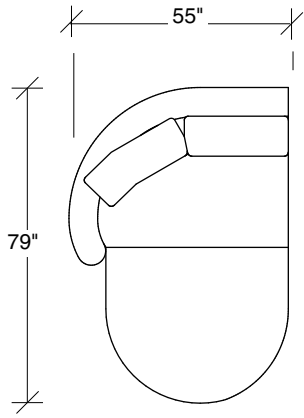

No. 1526-210 CURVED CORNER

W 87 D 40 H 27 in.
Seat depth 22 in.
Seat height 18 in.

Height to top of back cushions 34 inches approx.
Base available in any TC wood finish on maple.
Throw pillows optional. Must specify.

1526-202
RAF LOVESEAT

1526-435
LEFT 2-SIDED BUMPER CHAISE

1526-436
RIGHT 2-SIDED BUMPER CHAISE

1526-214
RIGHT CHAISE

Playing Hooky
1526 - Series

Scale 1/4" = 1'0"
All upholstery sizes are approximate

1526-213
LEFT CHAISE

1526-303
SOFA

1526-225
LEFT CHAISE

1526-226
RIGHT CHAISE

1526-447
LAF ISLAND CHAISE

1526-446
RAF ISLAND CHAISE

1526-200
ARMLESS LOVESEAT

Playing Hooky
1526 - Series

Scale 1/4" = 1'0"
All upholstery sizes are approximate

142"

94"

122"

142"

**Playing Hooky
1526 - Series**

Scale 1/4" = 1'0"
All upholstery sizes are approximate