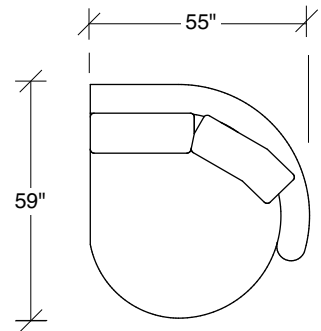

1526-404
RIGHT CHAISE