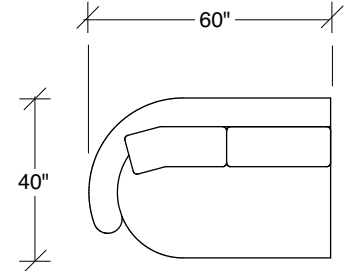

No. 1526-210 CURVED CORNER

W 87 D 40 H 27 in.
Seat depth 22 in.
Seat height 18 in.

Height to top of back cushions 34 inches approx.
Base available in any TC wood finish on maple.
Throw pillows optional. Must specify.

1526-210
CURVED CORNER

1526-405
LEFT CHAISE

1526-404
RIGHT CHAISE

1526-301
LAF SOFA

1526-302
RAF SOFA

1526-201
LAF LOVESEAT

1526-427
LEFT BUMPER CHAISE

1526-426
RIGHT BUMPER CHAISE

1526-202
RAF LOVESEAT

1526-435
LEFT 2-SIDED BUMPER CHAISE

1526-436
RIGHT 2-SIDED BUMPER CHAISE

1526-214
RIGHT CHAISE

Playing Hooky
1526 - Series

Scale 1/4" = 1'0"
All upholstery sizes are approximate

1526-213
LEFT CHAISE

142"

94"

122"

142"

**Playing Hooky
1526 - Series**

Scale 1/4" = 1'0"
All upholstery sizes are approximate