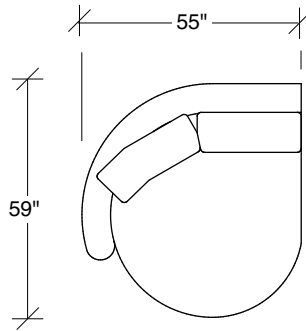

1526-405
LEFT CHAISE