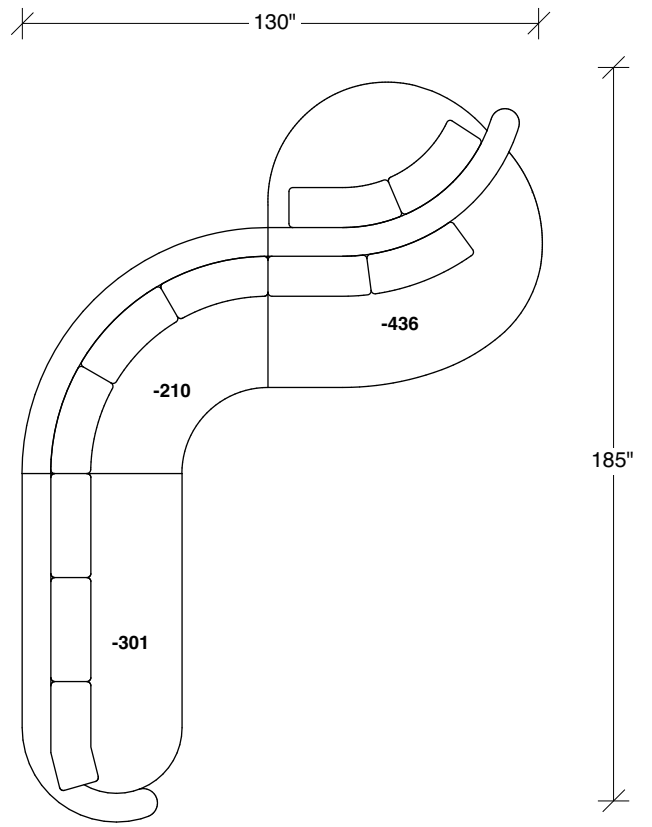

No. 1526-210 CURVED CORNER

W 87 D 40 H 27 in.
Seat depth 22 in.
Seat height 18 in.

Height to top of back cushions 34 inches approx.
Base available in any TC wood finish on maple.
Throw pillows optional. Must specify.

1526-202
RAF LOVESEAT

1526-435
LEFT 2-SIDED BUMPER CHAISE

1526-436
RIGHT 2-SIDED BUMPER CHAISE

1526-214
RIGHT CHAISE

Playing Hooky
1526 - Series

Scale 1/4" = 1'0"
All upholstery sizes are approximate

1526-213
LEFT CHAISE

1526-303
SOFA

1526-225
LEFT CHAISE

1526-226
RIGHT CHAISE

1526-447
LAF ISLAND CHAISE

1526-446
RAF ISLAND CHAISE

1526-200
ARMLESS LOVESEAT

Playing Hooky
1526 - Series

Scale 1/4" = 1'0"
All upholstery sizes are approximate

142"

94"

122"

142"

**Playing Hooky
1526 - Series**

Scale 1/4" = 1'0"
All upholstery sizes are approximate