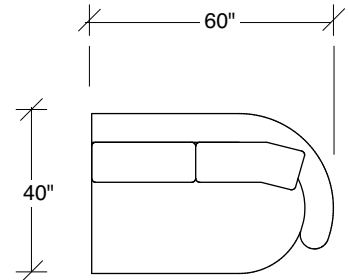

No. 1526-210 CURVED CORNER

W 87 D 40 H 27 in.
Seat depth 22 in.
Seat height 18 in.

Height to top of back cushions 34 inches approx.
Base available in any TC wood finish on maple.
Throw pillows optional. Must specify.

1526-210
CURVED CORNER

1526-405
LEFT CHAISE

1526-404
RIGHT CHAISE

1526-301
LAF SOFA

1526-302
RAF SOFA

1526-201
LAF LOVESEAT

1526-427
LEFT BUMPER CHAISE

1526-426
RIGHT BUMPER CHAISE

1526-202
RAF LOVESEAT

1526-435
LEFT 2-SIDED BUMPER CHAISE

1526-436
RIGHT 2-SIDED BUMPER CHAISE

1526-214
RIGHT CHAISE

Playing Hooky
1526 - Series

Scale 1/4" = 1'0"
All upholstery sizes are approximate

1526-213
LEFT CHAISE

142"

94"

122"

142"

**Playing Hooky
1526 - Series**

Scale 1/4" = 1'0"
All upholstery sizes are approximate