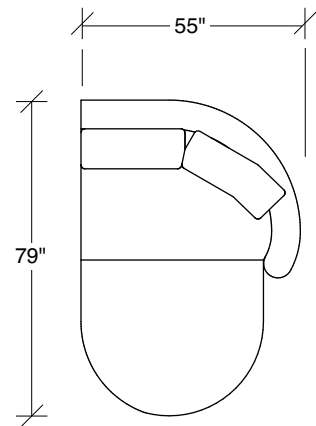

No. 1526-210 CURVED CORNER

W 87 D 40 H 27 in.
Seat depth 22 in.
Seat height 18 in.

Height to top of back cushions 34 inches approx.
Base available in any TC wood finish on maple.
Throw pillows optional. Must specify.

1526-210
CURVED CORNER

1526-405
LEFT CHAISE

1526-404
RIGHT CHAISE

1526-301
LAF SOFA

1526-302
RAF SOFA

1526-201
LAF LOVESEAT

1526-427
LEFT BUMPER CHAISE

1526-426
RIGHT BUMPER CHAISE

1526-202
RAF LOVESEAT

1526-435
LEFT 2-SIDED BUMPER CHAISE

1526-436
RIGHT 2-SIDED BUMPER CHAISE

1526-214
RIGHT CHAISE

Playing Hooky
1526 - Series

Scale 1/4" = 1'0"
All upholstery sizes are approximate

1526-213
LEFT CHAISE

142"

94"

122"

142"

**Playing Hooky
1526 - Series**

Scale 1/4" = 1'0"
All upholstery sizes are approximate