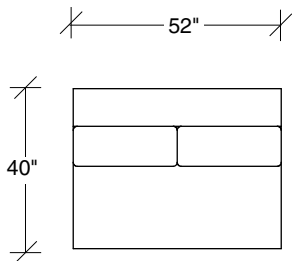

No. 1526-210 CURVED CORNER

W 87 D 40 H 27 in.
Seat depth 22 in.
Seat height 18 in.

Height to top of back cushions 34 inches approx.
Base available in any TC wood finish on maple.
Throw pillows optional. Must specify.

1526-202
RAF LOVESEAT

1526-435
LEFT 2-SIDED BUMPER CHAISE

1526-436
RIGHT 2-SIDED BUMPER CHAISE

1526-214
RIGHT CHAISE

Playing Hooky
1526 - Series

Scale 1/4" = 1'0"
All upholstery sizes are approximate

1526-213
LEFT CHAISE

1526-303
SOFA

1526-225
LEFT CHAISE

1526-226
RIGHT CHAISE

1526-447
LAF ISLAND CHAISE

1526-446
RAF ISLAND CHAISE

1526-200
ARMLESS LOVESEAT

Playing Hooky
1526 - Series

Scale 1/4" = 1'0"
All upholstery sizes are approximate

142"

94"

122"

142"

**Playing Hooky
1526 - Series**

Scale 1/4" = 1'0"
All upholstery sizes are approximate