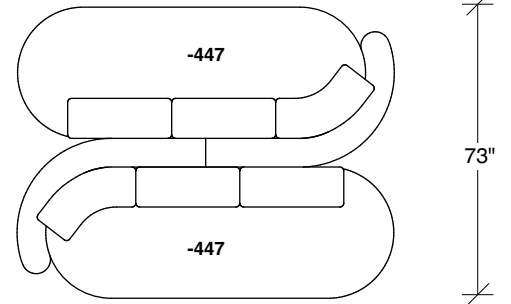

No. 1526-210 CURVED CORNER

W 87 D 40 H 27 in.
Seat depth 22 in.
Seat height 18 in.

Height to top of back cushions 34 inches approx.
Base available in any TC wood finish on maple.
Throw pillows optional. Must specify.

1526-202
RAF LOVESEAT

1526-435
LEFT 2-SIDED BUMPER CHAISE

1526-436
RIGHT 2-SIDED BUMPER CHAISE

1526-214
RIGHT CHAISE

Playing Hooky
1526 - Series

Scale 1/4" = 1'0"
All upholstery sizes are approximate

1526-213
LEFT CHAISE

1526-303
SOFA

1526-225
LEFT CHAISE

1526-226
RIGHT CHAISE

1526-447
LAF ISLAND CHAISE

1526-446
RAF ISLAND CHAISE

1526-200
ARMLESS LOVESEAT

Playing Hooky
1526 - Series

Scale 1/4" = 1'0"
All upholstery sizes are approximate

142"

94"

122"

142"

**Playing Hooky
1526 - Series**

Scale 1/4" = 1'0"
All upholstery sizes are approximate