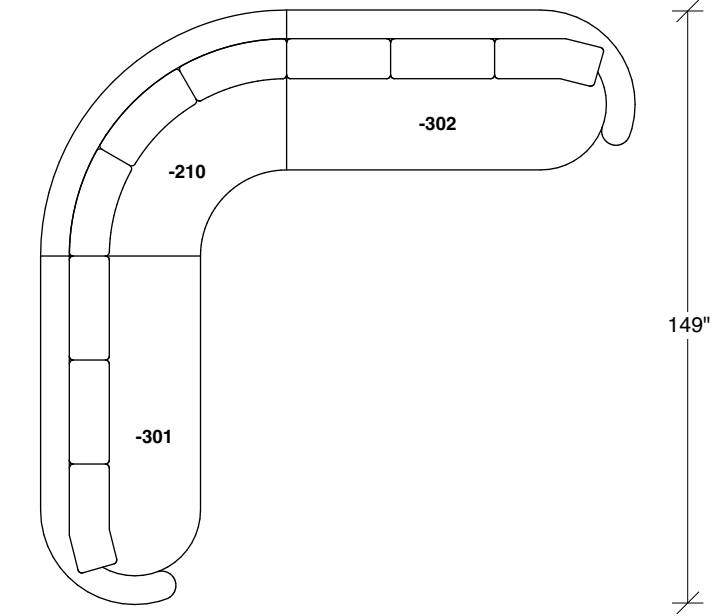

No. 1526-210 CURVED CORNER

W 87 D 40 H 27 in.
Seat depth 22 in.
Seat height 18 in.

Height to top of back cushions 34 inches approx.
Base available in any TC wood finish on maple.
Throw pillows optional. Must specify.

1526-202
RAF LOVESEAT

1526-435
LEFT 2-SIDED BUMPER CHAISE

1526-436
RIGHT 2-SIDED BUMPER CHAISE

1526-214
RIGHT CHAISE

Playing Hooky
1526 - Series

Scale 1/4" = 1'0"
All upholstery sizes are approximate

1526-213
LEFT CHAISE

1526-303
SOFA

1526-225
LEFT CHAISE

1526-226
RIGHT CHAISE

1526-447
LAF ISLAND CHAISE

1526-446
RAF ISLAND CHAISE

1526-200
ARMLESS LOVESEAT

Playing Hooky
1526 - Series

Scale 1/4" = 1'0"
All upholstery sizes are approximate

142"

94"

122"

142"

**Playing Hooky
1526 - Series**

Scale 1/4" = 1'0"
All upholstery sizes are approximate