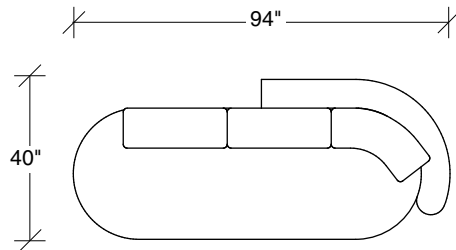

No. 1526-210 CURVED CORNER

W 87 D 40 H 27 in.
Seat depth 22 in.
Seat height 18 in.

Height to top of back cushions 34 inches approx.
Base available in any TC wood finish on maple.
Throw pillows optional. Must specify.

1526-202
RAF LOVESEAT

1526-435
LEFT 2-SIDED BUMPER CHAISE

1526-436
RIGHT 2-SIDED BUMPER CHAISE

1526-214
RIGHT CHAISE

Playing Hooky
1526 - Series

Scale 1/4" = 1'0"
All upholstery sizes are approximate

1526-213
LEFT CHAISE

1526-303
SOFA

1526-225
LEFT CHAISE

1526-226
RIGHT CHAISE

1526-447
LAF ISLAND CHAISE

1526-446
RAF ISLAND CHAISE

1526-200
ARMLESS LOVESEAT

Playing Hooky
1526 - Series

Scale 1/4" = 1'0"
All upholstery sizes are approximate

142"

94"

122"

142"

**Playing Hooky
1526 - Series**

Scale 1/4" = 1'0"
All upholstery sizes are approximate