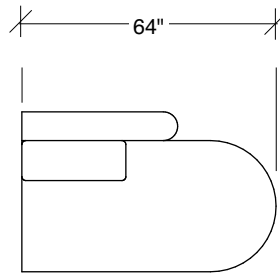

No. 1526-210 CURVED CORNER

W 87 D 40 H 27 in.
Seat depth 22 in.
Seat height 18 in.

Height to top of back cushions 34 inches approx.
Base available in any TC wood finish on maple.
Throw pillows optional. Must specify.

1526-210
CURVED CORNER

1526-405
LEFT CHAISE

1526-404
RIGHT CHAISE

1526-301
LAF SOFA

1526-302
RAF SOFA

1526-201
LAF LOVESEAT

1526-427
LEFT BUMPER CHAISE

1526-426
RIGHT BUMPER CHAISE

1526-202
RAF LOVESEAT

1526-435
LEFT 2-SIDED BUMPER CHAISE

1526-436
RIGHT 2-SIDED BUMPER CHAISE

1526-214
RIGHT CHAISE

Playing Hooky
1526 - Series

Scale 1/4" = 1'0"
All upholstery sizes are approximate

1526-213
LEFT CHAISE

142"

94"

122"

142"

**Playing Hooky
1526 - Series**

Scale 1/4" = 1'0"
All upholstery sizes are approximate