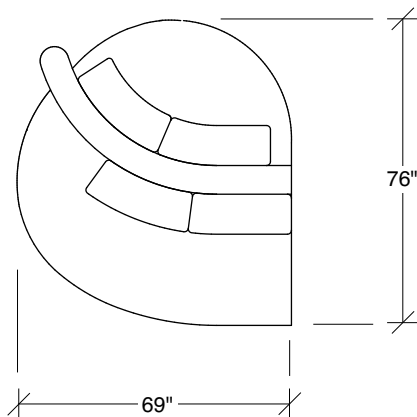

No. 1526-210 CURVED CORNER

W 87 D 40 H 27 in.
Seat depth 22 in.
Seat height 18 in.

Height to top of back cushions 34 inches approx.
Base available in any TC wood finish on maple.
Throw pillows optional. Must specify.

1526-210
CURVED CORNER

1526-405
LEFT CHAISE

1526-404
RIGHT CHAISE

1526-301
LAF SOFA

1526-302
RAF SOFA

1526-201
LAF LOVESEAT

1526-427
LEFT BUMPER CHAISE

1526-426
RIGHT BUMPER CHAISE

1526-202
RAF LOVESEAT

1526-435
LEFT 2-SIDED BUMPER CHAISE

1526-436
RIGHT 2-SIDED BUMPER CHAISE

1526-214
RIGHT CHAISE

Playing Hooky
1526 - Series

Scale 1/4" = 1'0"
All upholstery sizes are approximate

1526-213
LEFT CHAISE

142"

94"

122"

142"

**Playing Hooky
1526 - Series**

Scale 1/4" = 1'0"
All upholstery sizes are approximate