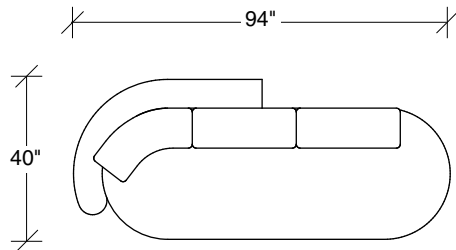

No. 1526-210 CURVED CORNER

W 87 D 40 H 27 in.
Seat depth 22 in.
Seat height 18 in.

Height to top of back cushions 34 inches approx.
Base available in any TC wood finish on maple.
Throw pillows optional. Must specify.

1526-202
RAF LOVESEAT

1526-435
LEFT 2-SIDED BUMPER CHAISE

1526-436
RIGHT 2-SIDED BUMPER CHAISE

1526-214
RIGHT CHAISE

Playing Hooky
1526 - Series

Scale 1/4" = 1'0"
All upholstery sizes are approximate

1526-213
LEFT CHAISE

1526-303
SOFA

1526-225
LEFT CHAISE

1526-226
RIGHT CHAISE

1526-447
LAF ISLAND CHAISE

1526-446
RAF ISLAND CHAISE

1526-200
ARMLESS LOVESEAT

Playing Hooky
1526 - Series

Scale 1/4" = 1'0"
All upholstery sizes are approximate

142"

94"

122"

142"

**Playing Hooky
1526 - Series**

Scale 1/4" = 1'0"
All upholstery sizes are approximate