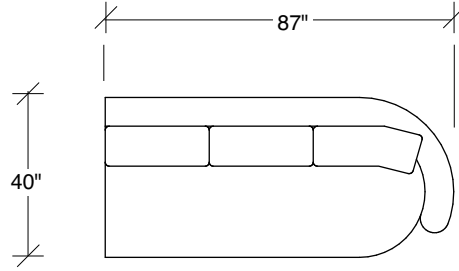

No. 1526-210 CURVED CORNER

W 87 D 40 H 27 in.
Seat depth 22 in.
Seat height 18 in.

Height to top of back cushions 34 inches approx.
Base available in any TC wood finish on maple.
Throw pillows optional. Must specify.

1526-210
CURVED CORNER

1526-405
LEFT CHAISE

1526-404
RIGHT CHAISE

1526-301
LAF SOFA

1526-302
RAF SOFA

1526-201
LAF LOVESEAT

1526-427
LEFT BUMPER CHAISE

1526-426
RIGHT BUMPER CHAISE

1526-202
RAF LOVESEAT

1526-435
LEFT 2-SIDED BUMPER CHAISE

1526-436
RIGHT 2-SIDED BUMPER CHAISE

1526-214
RIGHT CHAISE

Playing Hooky
1526 - Series

Scale 1/4" = 1'0"
All upholstery sizes are approximate

1526-213
LEFT CHAISE

142"

94"

122"

142"

**Playing Hooky
1526 - Series**

Scale 1/4" = 1'0"
All upholstery sizes are approximate