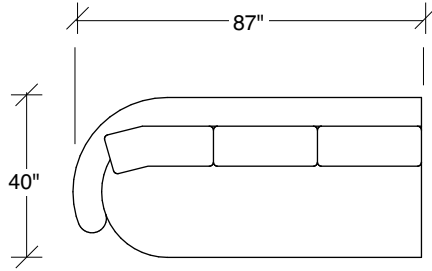

1526-301
LAF SOFA