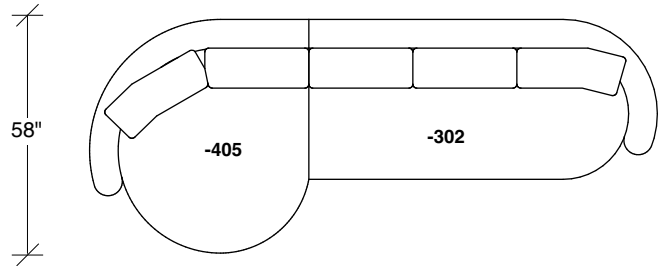

No. 1526-210 CURVED CORNER

W 87 D 40 H 27 in.
Seat depth 22 in.
Seat height 18 in.

Height to top of back cushions 34 inches approx.
Base available in any TC wood finish on maple.
Throw pillows optional. Must specify.

1526-303
SOFA

1526-225
LEFT CHAISE

1526-226
RIGHT CHAISE

1526-447
LAF ISLAND CHAISE

1526-446
RAF ISLAND CHAISE

1526-200
ARMLESS LOVESEAT

Playing Hooky
1526 - Series

Scale 1/4" = 1'0"
All upholstery sizes are approximate

142"

94"

122"

142"

**Playing Hooky
1526 - Series**

Scale 1/4" = 1'0"
All upholstery sizes are approximate