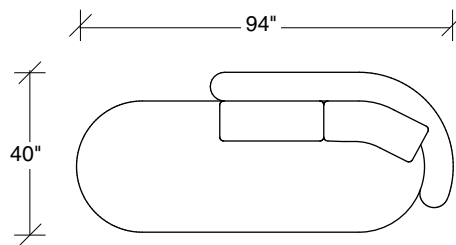

No. 1526-210 CURVED CORNER

W 87 D 40 H 27 in.
Seat depth 22 in.
Seat height 18 in.

Height to top of back cushions 34 inches approx.
Base available in any TC wood finish on maple.
Throw pillows optional. Must specify.

1526-202
RAF LOVESEAT

1526-435
LEFT 2-SIDED BUMPER CHAISE

1526-436
RIGHT 2-SIDED BUMPER CHAISE

1526-214
RIGHT CHAISE

Playing Hooky
1526 - Series

Scale 1/4" = 1'0"
All upholstery sizes are approximate

1526-213
LEFT CHAISE

1526-303
SOFA

1526-225
LEFT CHAISE

1526-226
RIGHT CHAISE

1526-447
LAF ISLAND CHAISE

1526-446
RAF ISLAND CHAISE

1526-200
ARMLESS LOVESEAT

Playing Hooky
1526 - Series

Scale 1/4" = 1'0"
All upholstery sizes are approximate

142"

94"

122"

142"

**Playing Hooky
1526 - Series**

Scale 1/4" = 1'0"
All upholstery sizes are approximate