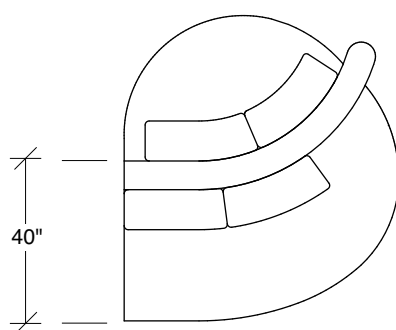

No. 1526-210 CURVED CORNER

W 87 D 40 H 27 in.
Seat depth 22 in.
Seat height 18 in.

Height to top of back cushions 34 inches approx.
Base available in any TC wood finish on maple.
Throw pillows optional. Must specify.

1526-210
CURVED CORNER

1526-405
LEFT CHAISE

1526-404
RIGHT CHAISE

1526-301
LAF SOFA

1526-302
RAF SOFA

1526-201
LAF LOVESEAT

1526-427
LEFT BUMPER CHAISE

1526-426
RIGHT BUMPER CHAISE

1526-202
RAF LOVESEAT

1526-435
LEFT 2-SIDED BUMPER CHAISE

1526-436
RIGHT 2-SIDED BUMPER CHAISE

1526-214
RIGHT CHAISE

Playing Hooky
1526 - Series

Scale 1/4" = 1'0"
All upholstery sizes are approximate

1526-213
LEFT CHAISE

142"

94"

122"

142"

**Playing Hooky
1526 - Series**

Scale 1/4" = 1'0"
All upholstery sizes are approximate