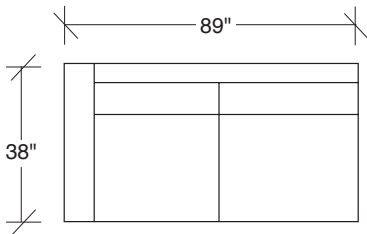

MODULAR UNITS:

1511-311
LAF SOFA