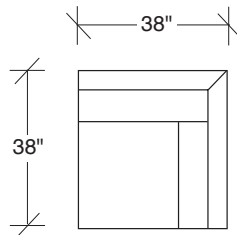

LAX

No. 1511-311 LAF SOFA

W 89" D 38" H 32 in.
 Seat depth 24 in.
 Seat height 18 in.
 Arm height 25 in.
 Arm width 7 in.

No. 1511-402 RIGHT CHAISE

W 105" D 38" H 32 in.
 Seat depth 24 in.
 Seat height 18 in.

Height to top of back cushions 35 inches approximately. Base and legs available in Black Walnut or Storm finish on maple. Base and legs shown in black walnut finish. Must specify. Throw pillows optional.

MODULAR UNITS:

1511-311
LAF SOFA

1511-312
RAF SOFA

1511-401
LEFT CHAISE

1511-402
RIGHT CHAISE

1511-105
CORNER CHAIR

1511-104
CORNER CHAIR

SUGGESTED CONFIGURATIONS: