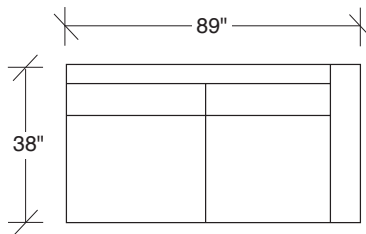

1511-312
RAF SOFA