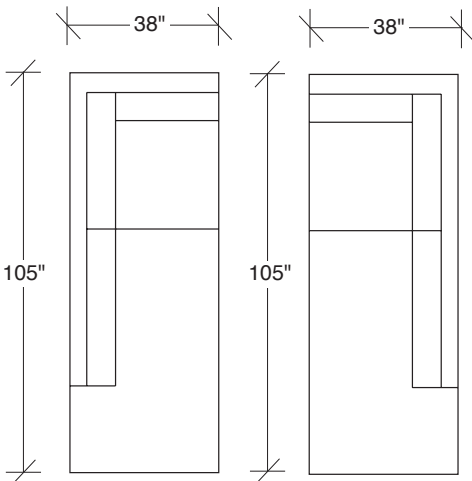

1511-401
LEFT CHAISE

1511-402
RIGHT CHAISE